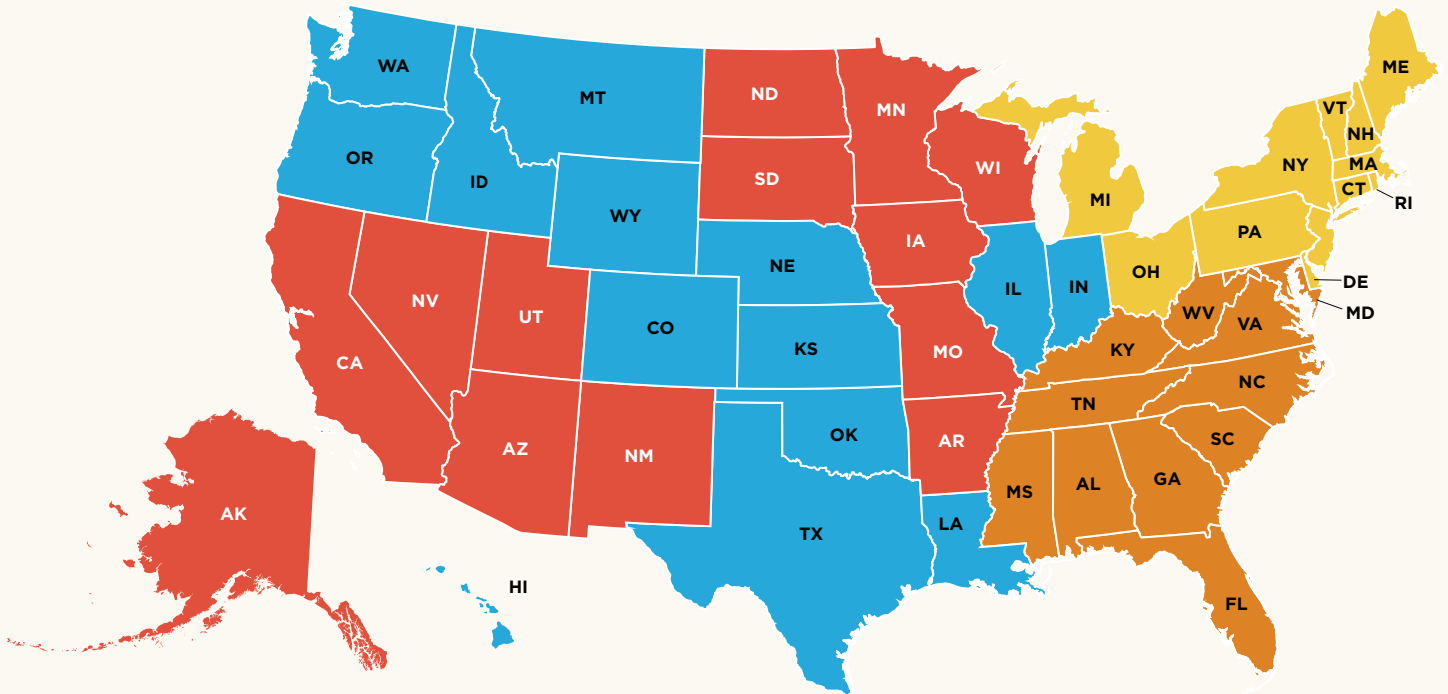

We Are Where You Are

You can find an MBA representative across the country! We are here to help you accomplish your goals.

MBA MEMBER RELATIONS TEAM MAP

MEMBER RELATIONS DIRECTORS

Venita Murray, AMP
vmurray@mba.org
(202) 557-2845