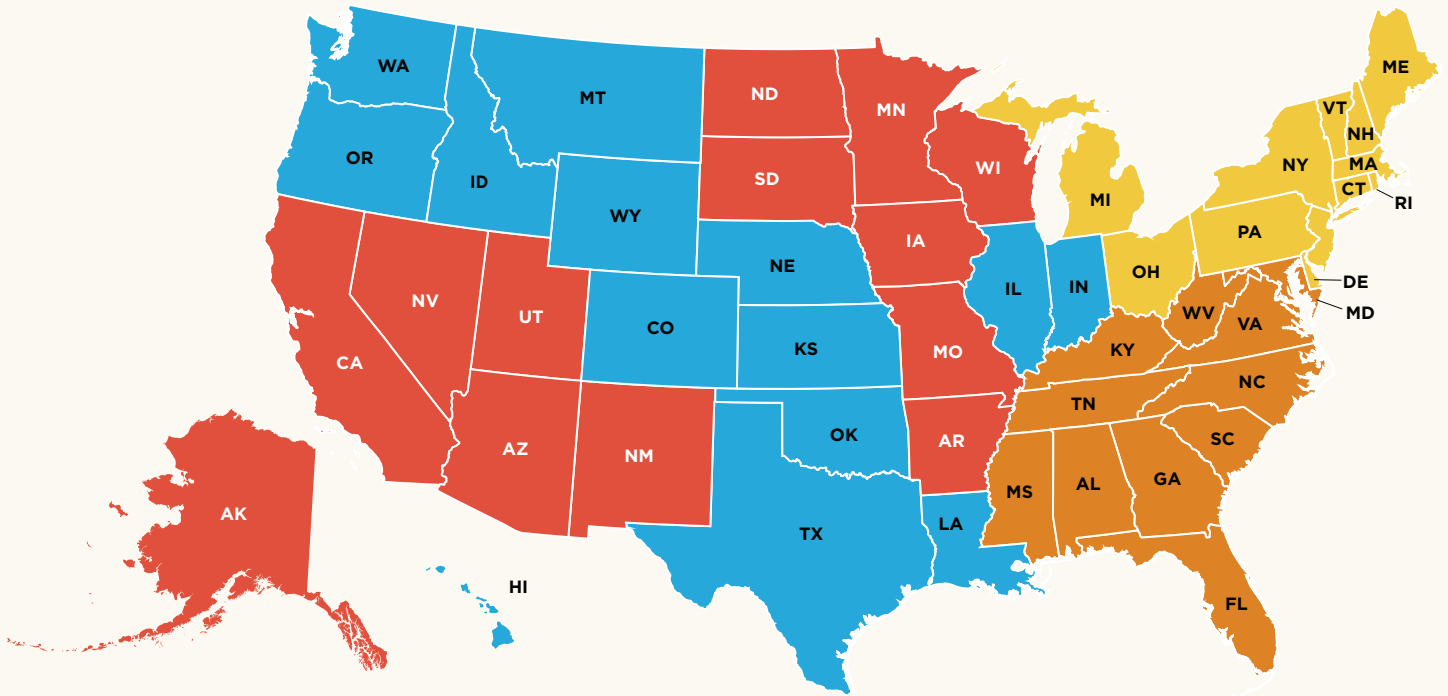

We Are Where You Are

You can find an MBA representative across the country! We are here to help you accomplish your goals.

MBA MEMBER RELATIONS TEAM MAP

MEMBER RELATIONS DIRECTORS

Venita Murray, AMP
vmurray@mba.org
(202) 557-2845